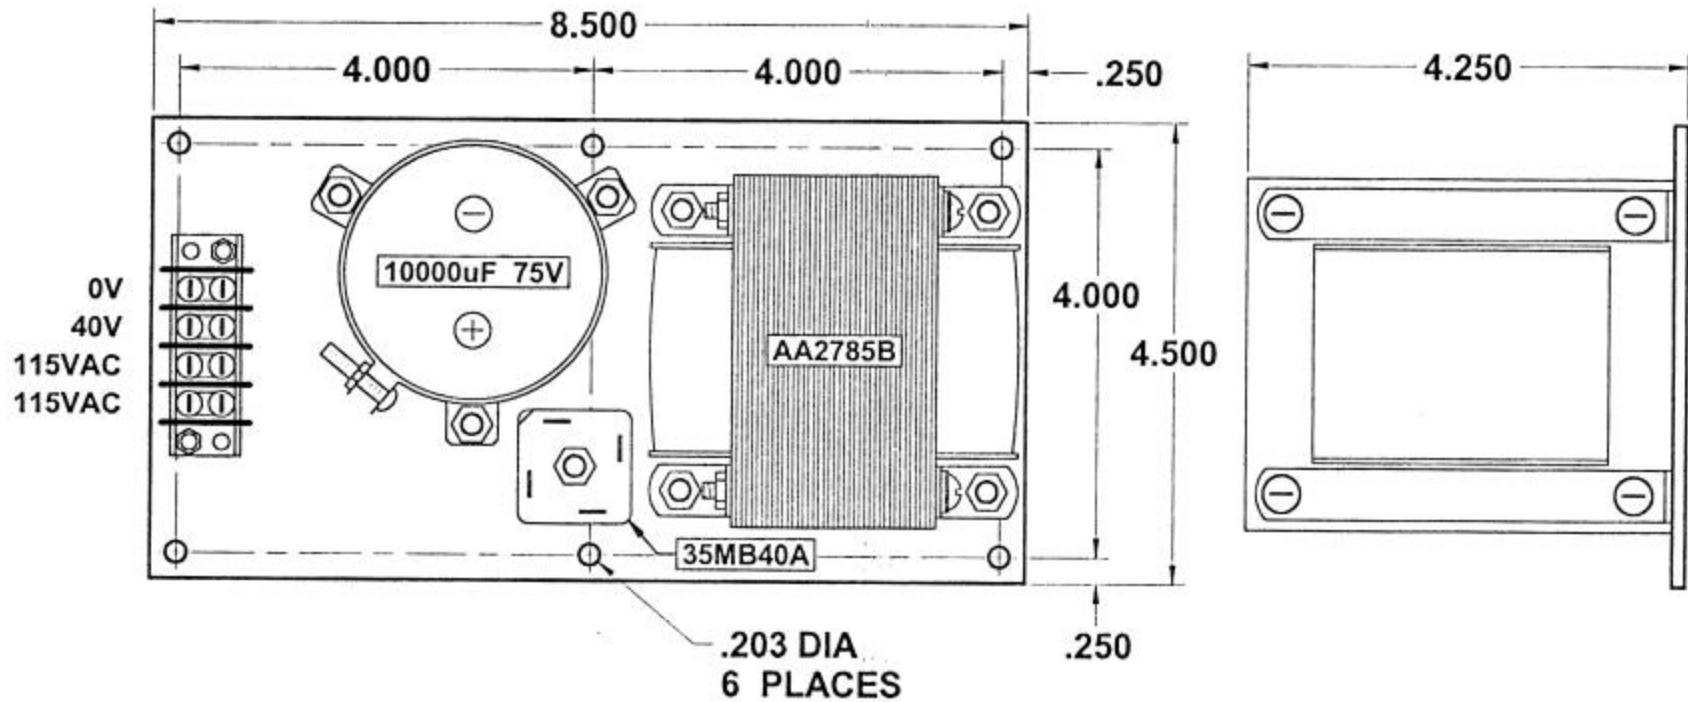

PSA40V8A

SPECIFICATIONS:

+40 VDC output: 8AMPS Absolute Maximum

FUSE RATING:

10 AMP Fuse Blow, 3AG

910 E. Orangefair Lane, Anaheim, CA 92801-1195 (714) 992-6990 Fax (714) 992-0471
Website: www.anaheimautomation.com