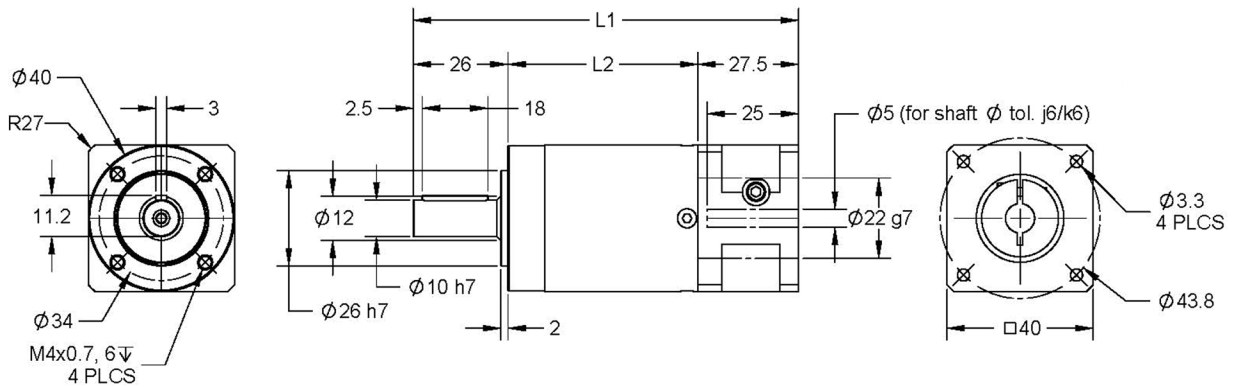

## DESCRIPTION

Planetary Gearboxes for NEMA 17 stepper motors, dc motors, or servo motors. The GBPN-040 Series Planetary Gears were designed to be high quality and reliable in-line planetary gears. They are available in many sizes with gear ratios ranging from 3:1 to 512:1. These planetary gearboxes come in a one-piece housing that produce consistent low backlash with permissible peak input speeds up to 18,000 rpm.

## DIMENSIONS

L010438

Model #	Gear Ratio	Compatible NEMA Size	Nominal Rated Torque (oz-in)	Peak Input Speed (RPM)	Backlash (arcmin)	Running Noise (dB)	L1 Length (mm)	L2 Length (mm)
GBPN-0401-003-AA171-197	3	17	1,558	18,000	<24	55	92.38	38.86
GBPN-0401-004-AA171-197	4	17	2,124	18,000	<24	55	92.38	38.86
GBPN-0401-005-AA171-197	5	17	1,983	18,000	<24	55	92.38	38.86
GBPN-0401-008-AA171-197	8	17	850	18,000	<24	55	92.38	38.86
GBPN-0402-009-AA171-197	9	17	2,266	18,000	<28	55	105.33	51.82
GBPN-0402-012-AA171-197	12	17	2,832	18,000	<28	55	105.33	51.82
GBPN-0402-015-AA171-197	15	17	2,549	18,000	<28	55	105.33	51.82
GBPN-0402-016-AA171-197	16	17	2,832	18,000	<28	55	105.33	51.82
GBPN-0402-020-AA171-197	20	17	2,832	18,000	<28	55	105.33	51.82
GBPN-0402-025-AA171-197	25	17	2,549	18,000	<28	55	105.33	51.82
GBPN-0402-032-AA171-197	32	17	2,832	18,000	<28	55	105.33	51.82
GBPN-0402-040-AA171-197	40	17	2,549	18,000	<28	55	105.33	51.82
GBPN-0402-064-AA171-197	64	17	1,062	18,000	<28	55	105.33	51.82
GBPN-0403-060-AA171-197	60	17	2,832	18,000	<30	55	117.53	64.00
GBPN-0403-080-AA171-197	80	17	2,832	18,000	<30	55	117.53	64.00
GBPN-0403-100-AA171-197	100	17	2,832	18,000	<30	55	117.53	64.00
GBPN-0403-110-AA171-197	120	17	2,549	18,000	<30	55	117.53	64.00
GBPN-0403-160-AA171-197	160	17	2,832	18,000	<30	55	117.53	64.00
GBPN-0403-200-AA171-197	200	17	2,549	18,000	<30	55	117.53	64.00
GBPN-0403-256-AA171-197	256	17	2,832	18,000	<30	55	117.53	64.00
GBPN-0403-320-AA171-197	320	17	2,549	18,000	<30	55	117.53	64.00
GBPN-0403-512-AA171-197	512	17	1,062	18,000	<30	55	117.53	64.00