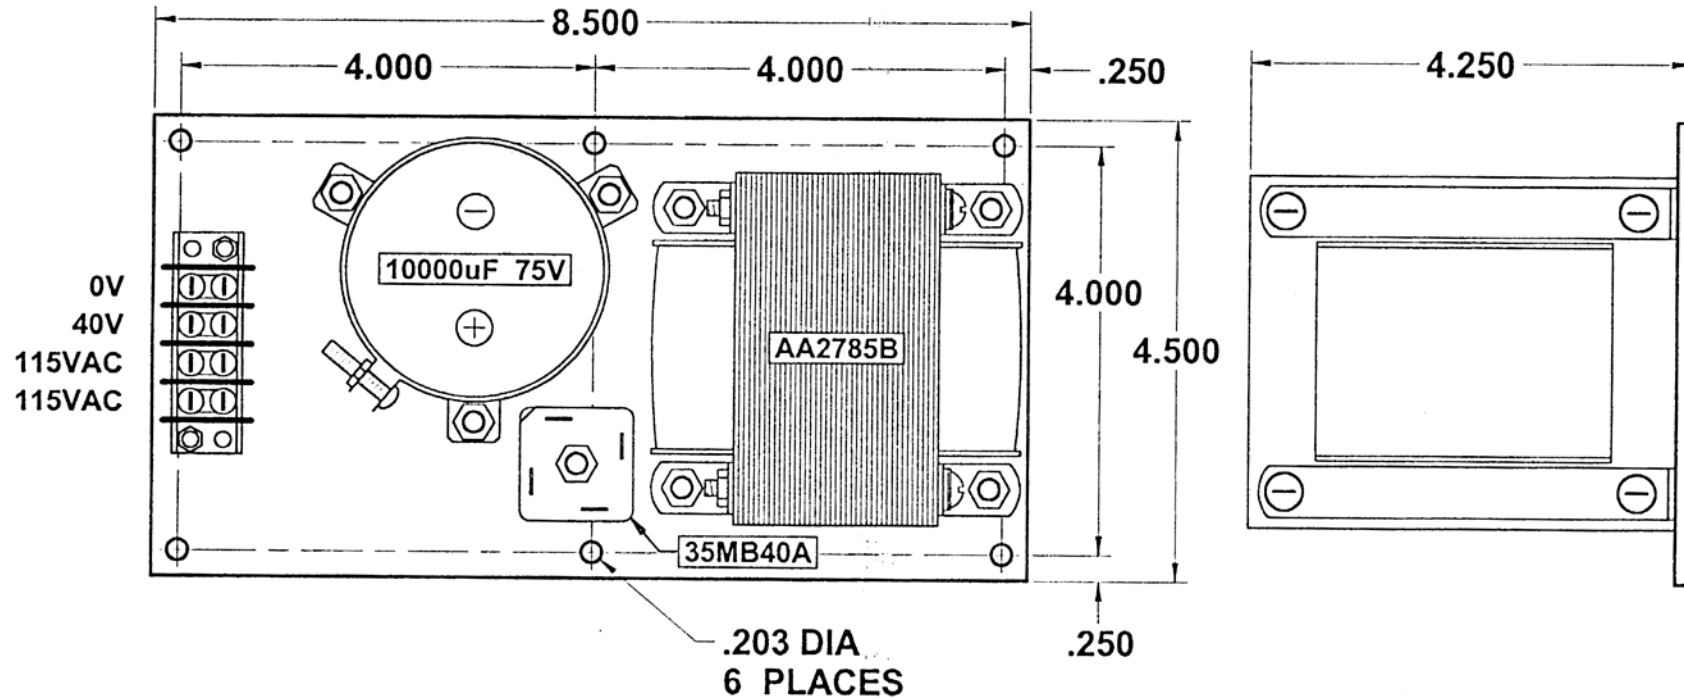

# PSA40V8A

**SPECIFICATIONS:**

+40 VDC output: 8AMPS Absolute Maximum

**FUSE RATING:**

10 AMP Fuse Blow, 3AG

4985 East Landon Drive, Anaheim, CA 92807 (714) 992-6990 Fax (714) 992-0471  
Website: [www.anaheimautomation.com](http://www.anaheimautomation.com)